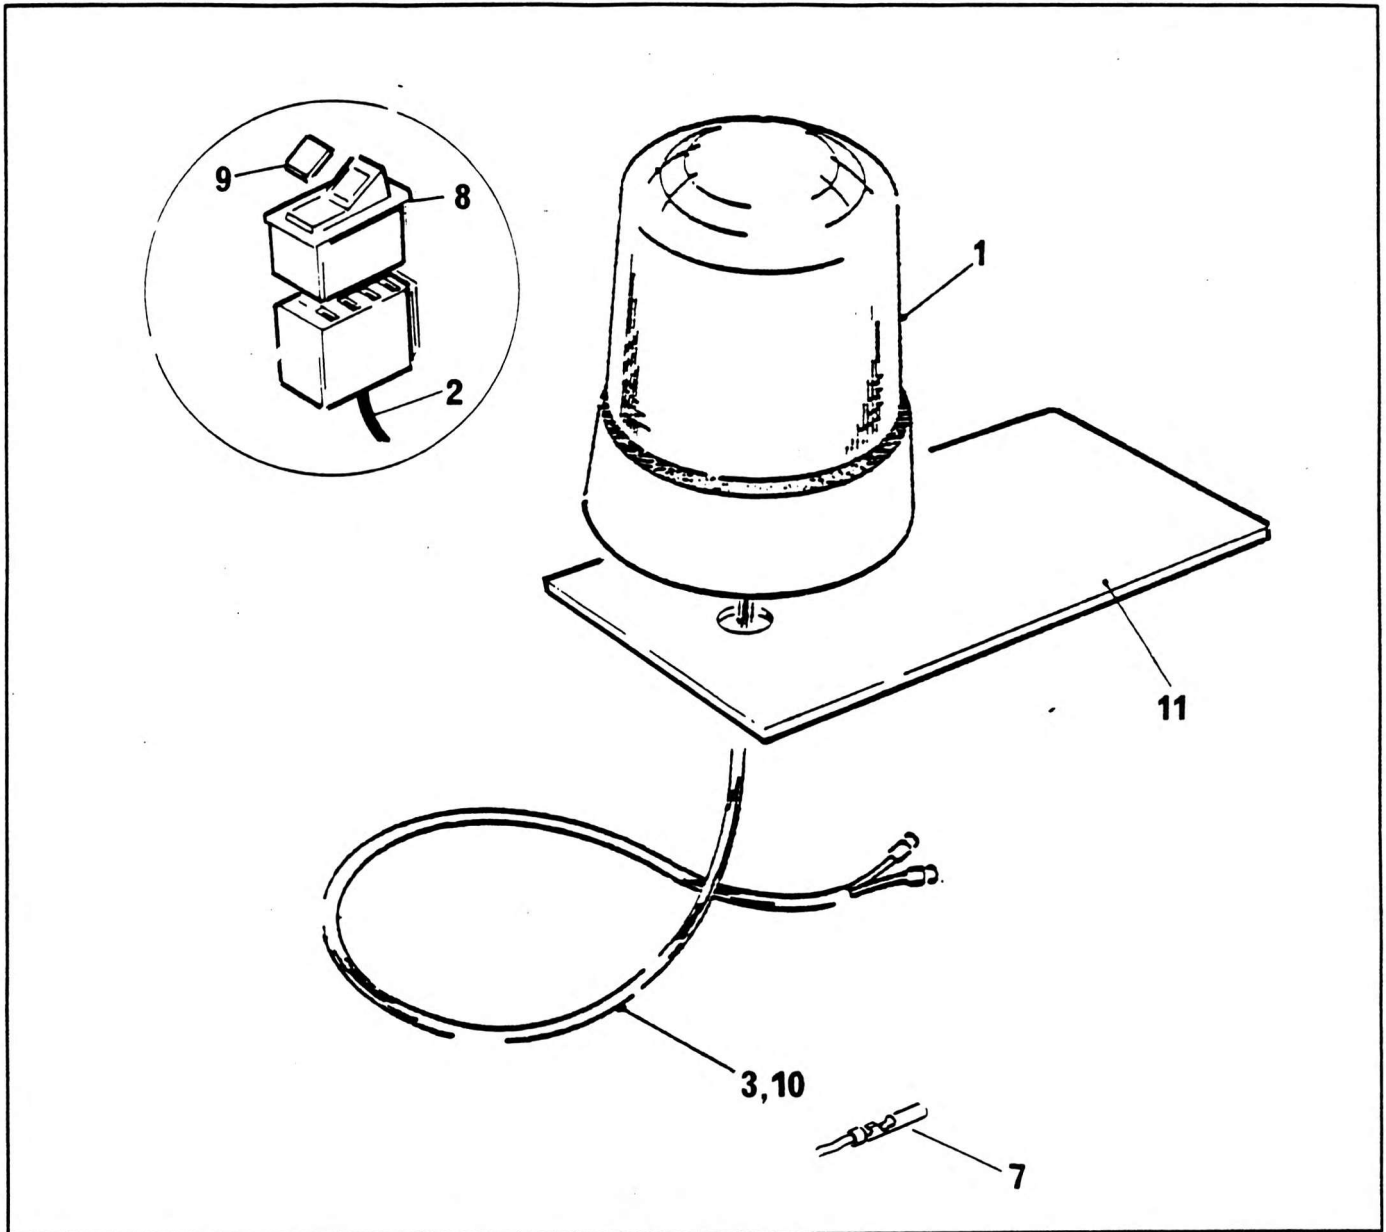

BEACON ASSEMBLY TWIN

NO.	PART NO	QTY.	DESCRIPTION	NO.	PART NO	QTY.	DESCRIPTION
1+	7-581-990193	1	Beacon				
3	8-977-222200	1	Cable Twin Circ 900cm				
7	513603	2	Connector Sleeve				
8	8387661	1	Switch Rocker S-P 2 Positions				
9	7-589-990136	1	Lens Beacon				
10	8735021	2	Snap Nipple				
11	6-184-992466	1	Bracket				